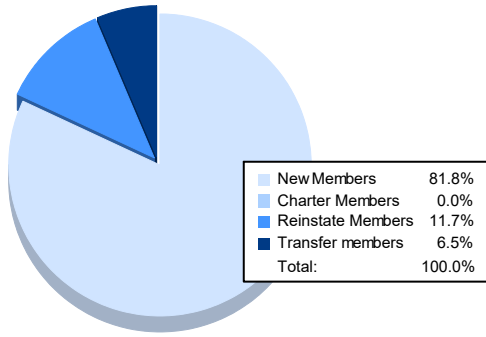

Year	New Clubs	Dropped Clubs	Gain/ Loss Clubs	New Members	Charter Members	Reinstate Members	Transfer Members	Total Member Added	Total Members Dropped	Gain/ Loss Members
2017-2018	1	2	-1	171	25	14	13	223	206	17
2018-2019	0	1	-1	101	1	6	10	118	217	-99
2019-2020	0	1	-1	99	0	3	2	104	136	-32
2020-2021	0	1	-1	47	0	3	4	54	123	-69
2021-2022	0	3	-3	126	0	18	10	154	191	-37
<b>Average</b>	<b>0</b>	<b>2</b>	<b>-1</b>	<b>109</b>	<b>5</b>	<b>9</b>	<b>8</b>	<b>131</b>	<b>175</b>	<b>-44</b>

### Membership Composition June 2022 Cumulative