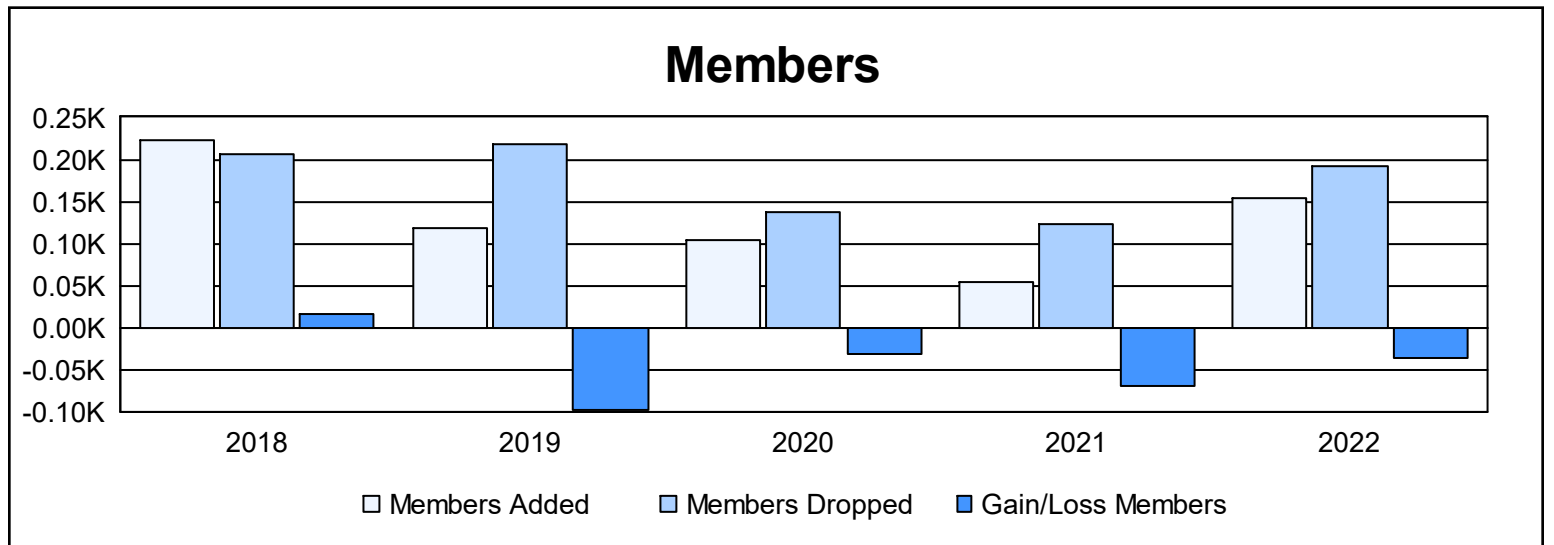

Year	New Clubs	Dropped Clubs	Gain/ Loss Clubs	New Members	Charter Members	Reinstate Members	Transfer Members	Total Member Added	Total Members Dropped	Gain/ Loss Members
2017-2018	1	2	-1	171	25	14	13	223	206	17
2018-2019	0	1	-1	101	1	6	10	118	217	-99
2019-2020	0	1	-1	99	0	3	2	104	136	-32
2020-2021	0	1	-1	47	0	3	4	54	123	-69
2021-2022	0	3	-3	126	0	18	10	154	191	-37
<b>Average</b>	<b>0</b>	<b>2</b>	<b>-1</b>	<b>109</b>	<b>5</b>	<b>9</b>	<b>8</b>	<b>131</b>	<b>175</b>	<b>-44</b>

### Membership Composition June 2022 Cumulative