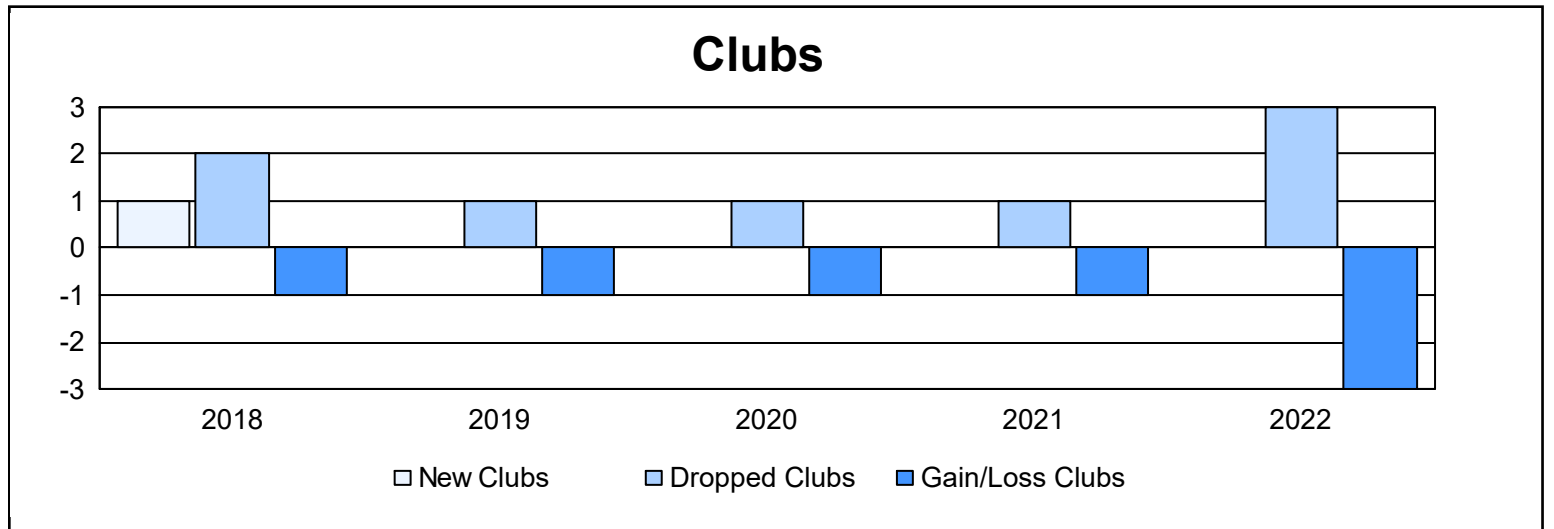

Year	New Clubs	Dropped Clubs	Gain/ Loss Clubs	New Members	Charter Members	Reinstate Members	Transfer Members	Total Member Added	Total Members Dropped	Gain/ Loss Members
2017-2018	1	2	-1	171	25	14	13	223	206	17
2018-2019	0	1	-1	101	1	6	10	118	217	-99
2019-2020	0	1	-1	99	0	3	2	104	136	-32
2020-2021	0	1	-1	47	0	3	4	54	123	-69
2021-2022	0	3	-3	126	0	18	10	154	191	-37
<b>Average</b>	<b>0</b>	<b>2</b>	<b>-1</b>	<b>109</b>	<b>5</b>	<b>9</b>	<b>8</b>	<b>131</b>	<b>175</b>	<b>-44</b>

### Membership Composition June 2022 Cumulative